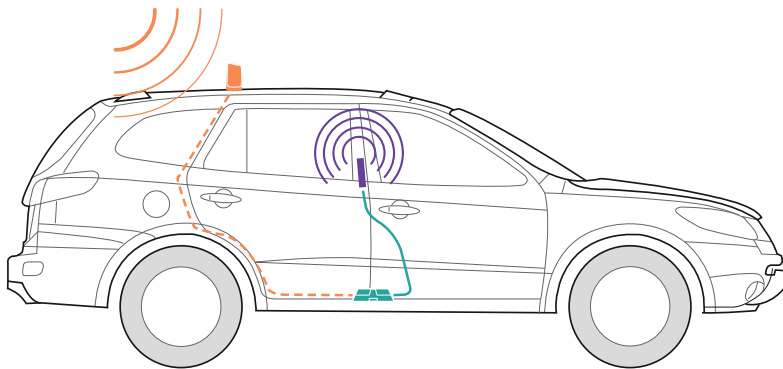

The sleek, metallic red exterior of the Drive Reach isn’t just for show. The unique fin design increases surface area ensuring peak performance. Reliable SMA connections on the booster make secure antenna installation a snap. With its enhanced cellular coverage, enjoy fewer dropped calls, better voice quality, faster data speeds, and extended battery life.

Drive Reach simultaneously boosts cell signal for multiple users. Easy-to-follow instructions make tool-free installation a breeze. Plug the Drive Reach into the car’s power supply, place the magnetic roof antenna, and get on the road to better signal.

*New frequency band utilized by Drive Reach.

INSTALLATION

- 1 Receives signal:** The powerful antenna reaches out to access voice and data signals, then delivers them to the booster.
- 2 Boost signal:** The booster receives the signal, amplifies it, and serves as a relay between your phone and the nearest cell tower.
- 3 Broadcasts signal:** Your devices get a stronger signal, and calls and data are fed through the booster back to the network.